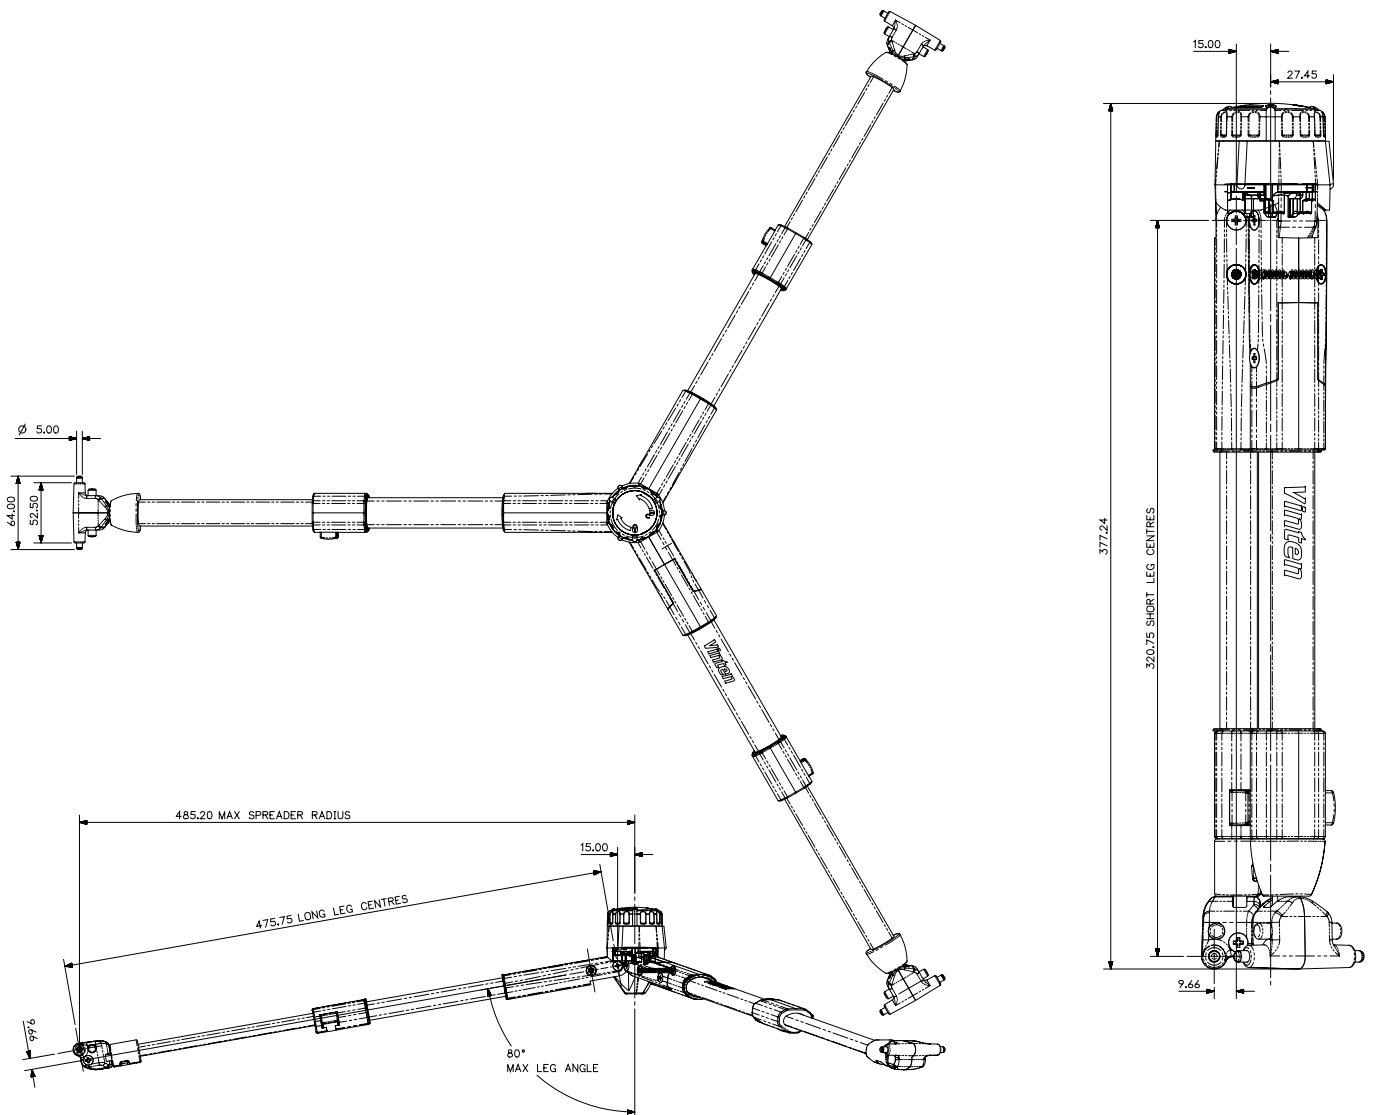

Vision Spread-Loc Spreader 3781-3

Weight

0.95 kg (2 lb)

Maximum spreader radius

485 mm (19.1 in.)

Main Assemblies

Spread-Loc mid-level spreader, complete with set of three feet

3781-3

Vision Spread-Loc spreader

3781-5

Set of three feet (for use with mid-level spreaders)

3378-902SP

Technical Data

Vinten