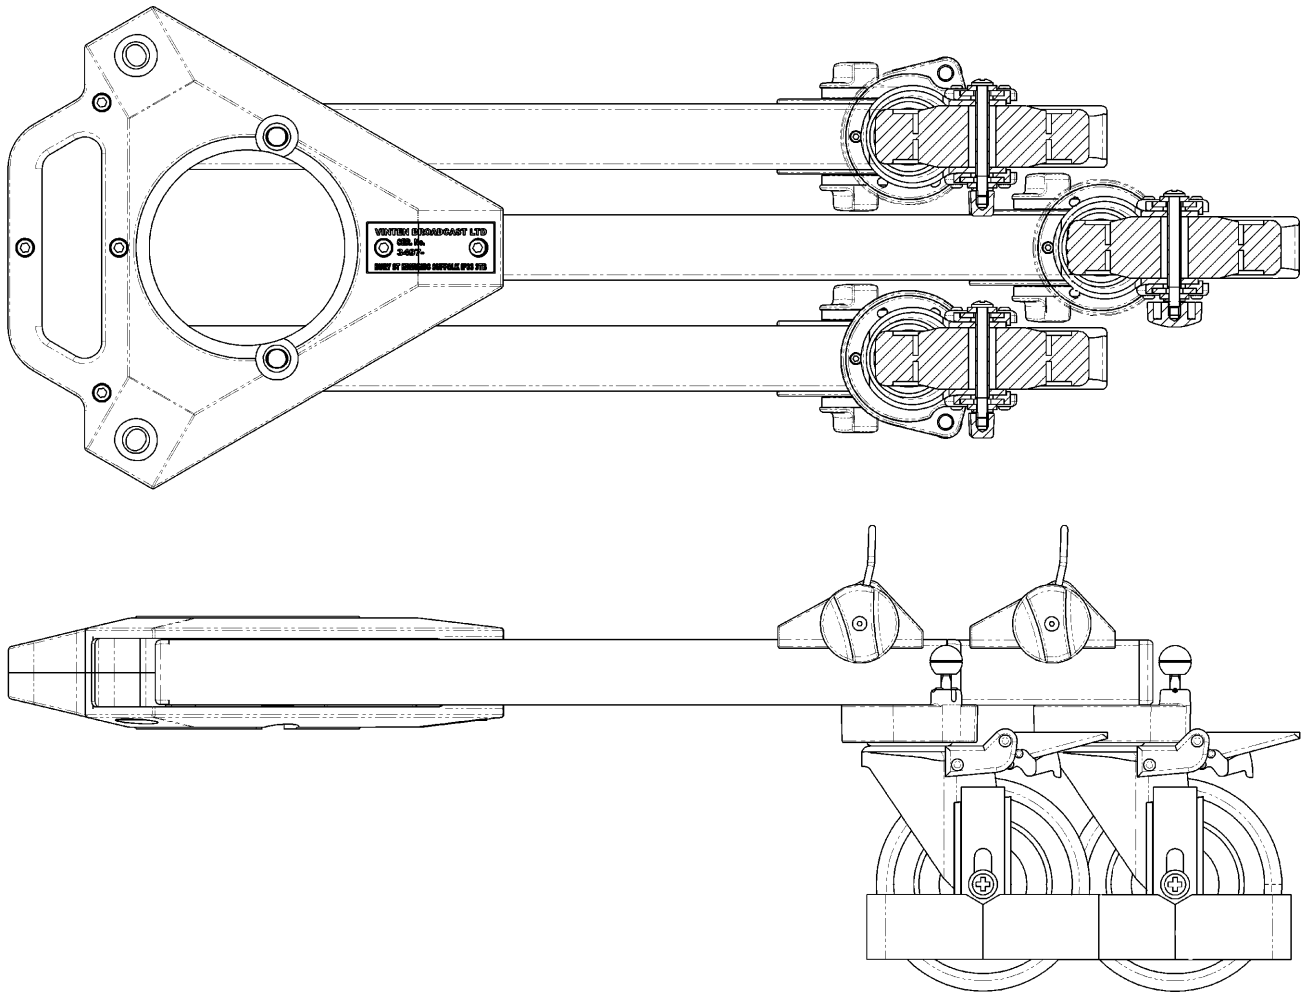

Heavy-Duty Dollies

Type	Height to tripod mounting	Wheel Diameter	Leg Radius	Maximum Load	Weight	Folded Size
3497-3B Heavy-Duty OB Dolly	25.2 cm (9.9 in.)	15 cm (6 in.)	50 cm (19.7 in.)	160 kg (352 lb)	9 kg (19.8 lb)	28.1 cm x 76.6 cm x 26.2 cm (11 in. x 30.2 in. x 10.3 in)
3497-3C Heavy-Duty Studio Dolly	22.9 cm (9 in.)	12.5 cm (5 in.)	50 cm (19.7 in.)	160 kg (352 lb)	9 kg (19.8 lb)	28.1 cm x 75.7 cm x 24 cm (11 in. x 29.8 in. x 9.4 in)