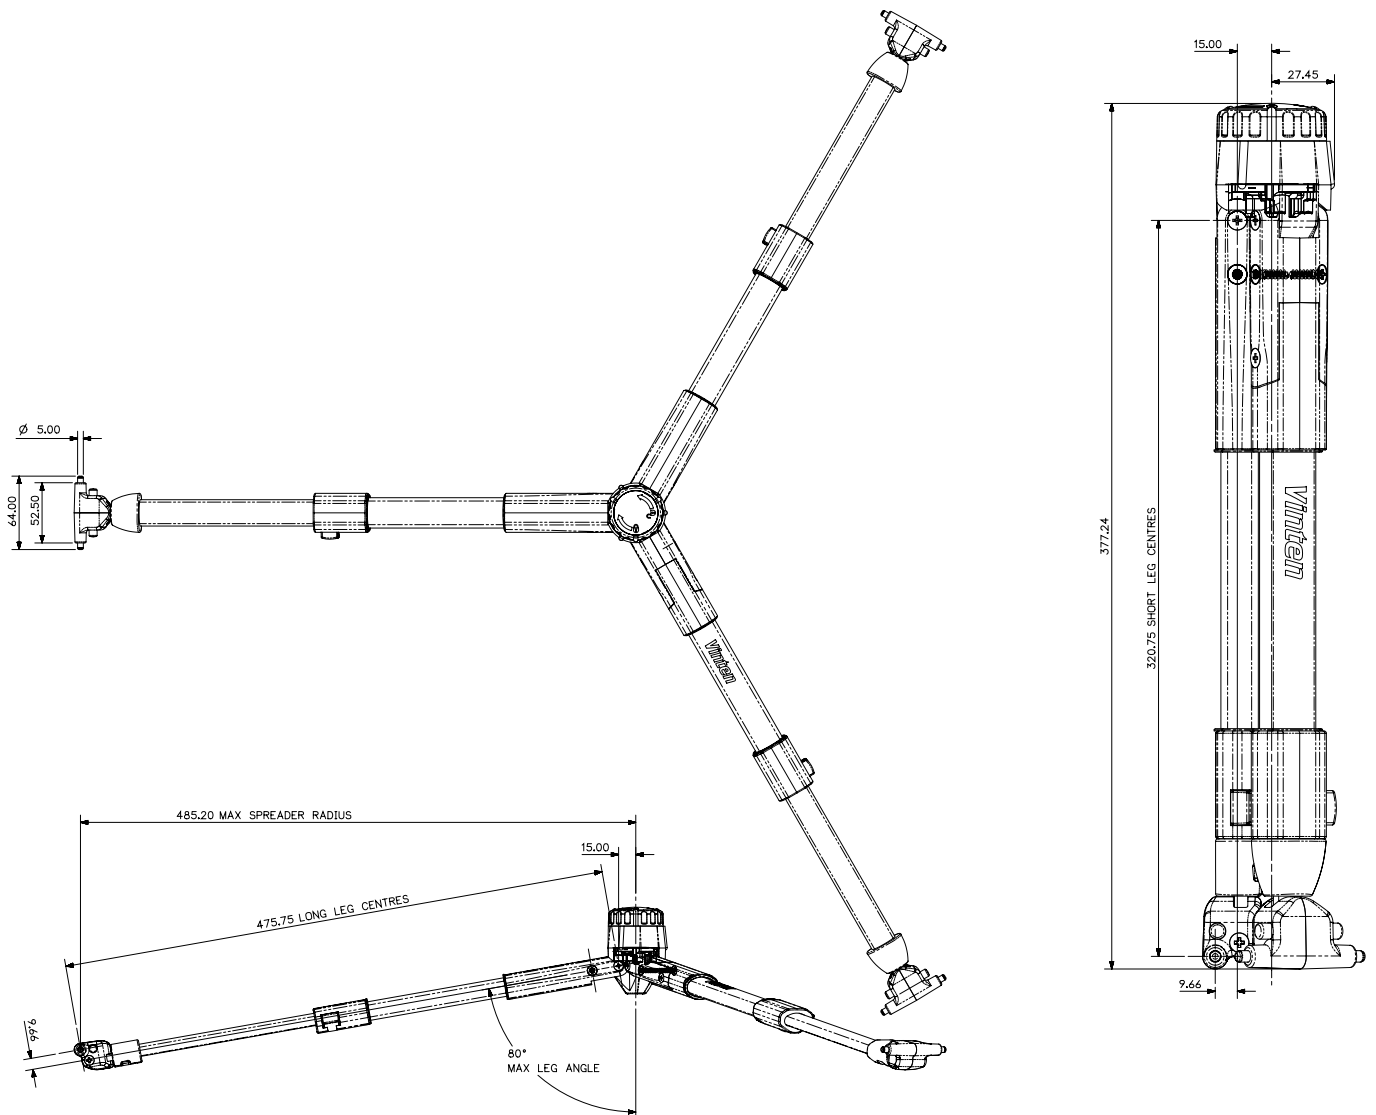

Vision Spread-Loc Spreader 3781-3

Weight

0.95 kg (2 lb)

Maximum spreader radius

485 mm (19.1 in.)

Main Assemblies

Spread-Loc mid-level spreader, complete with set of three feet

3781-3

Vision Spread-Loc spreader

3781-5

Set of three feet (for use with mid-level spreaders)

3378-902SP

Technical Data

Vinten