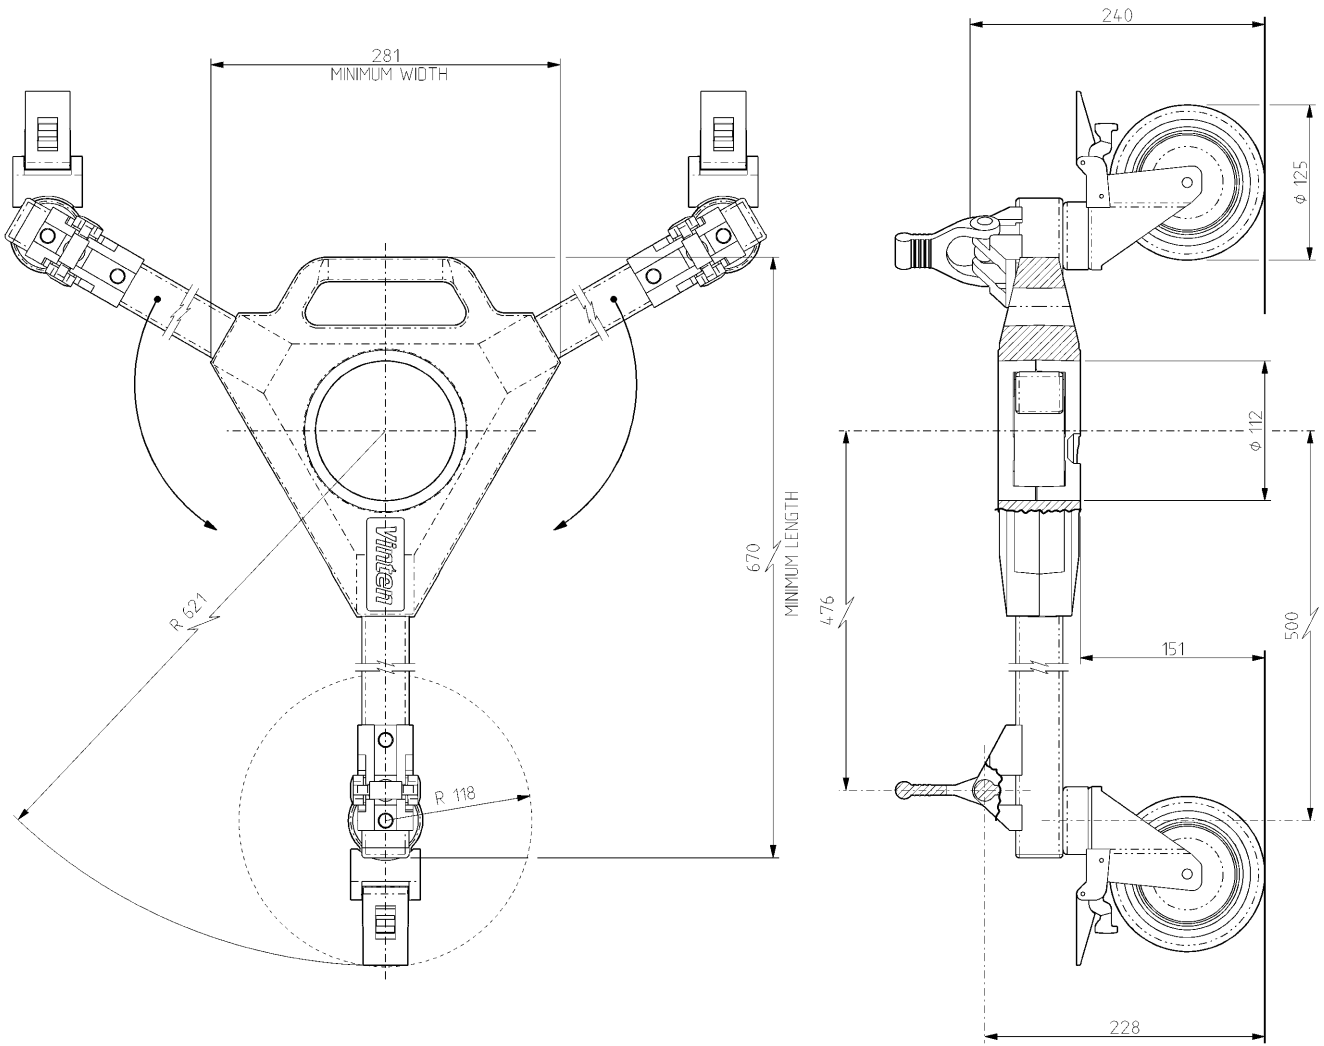

# Lightweight Dollies

Type	Leg Radius	Wheel Diameter	Weight	Cable Guards	Track Locks	Brakes	Load Capacity
<b>3319-3B ENG OB Dolly</b>	50 cm (19.7 in.)	12.5 cm (5 in.)	5.4 kg (11.9 lb)	No	No	Yes	40 kg (88.2 lb)
<b>3319-3C ENG Studio Dolly</b>	50 cm (19.7 in.)	10 cm (3.9 in.)	5.8 kg (12.8 lb)	Yes	Yes	Yes	50 kg (110.3 lb)
<b>3319-3ST Small ENG Dolly</b>	45 cm (17.7 in.)	12.5 cm (5 in.)	5.3 kg (11.7 lb)	No	No	Yes	50 kg (110.3 lb)
<b>3497-3E EFP OB Dolly</b>	52 cm (20.7 in.)	12.5 cm (5 in.)	7.7 kg (17 lb)	No	No	Yes	100 kg (221 lb)

## Technical Data

# Vinten

Type	Leg Radius	Wheel Diameter	Weight	Cable Guards	Track Locks	Brakes	Load Capacity
<b>3497-3G EFP Studio Dolly</b>	52 cm (20.7 in.)	12.5 cm (5 in.)	9.1 kg (20 lb)	Yes	No	Yes	100 kg (221 lb)

**Technical Data**